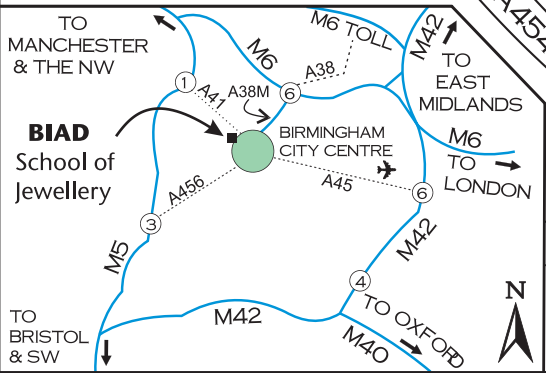

**Birmingham Institute of Art & Design (BIAD)**

**School of Jewellery**

Vittoria Street

Birmingham B1 3PA

Tel: +44 (0)121 331 5940

Email: [choices@bcu.ac.uk](mailto:choices@bcu.ac.uk)

[www.biad.bcu.ac.uk](http://www.biad.bcu.ac.uk)

© M.Simpson BGO PO Box 5681 B1 1SD

**MOTORWAY MAP**

**KEY**

- ← = one way only
- ↔ = underpass
- ↗↘ = flyover
- ⊙ = Rotunda